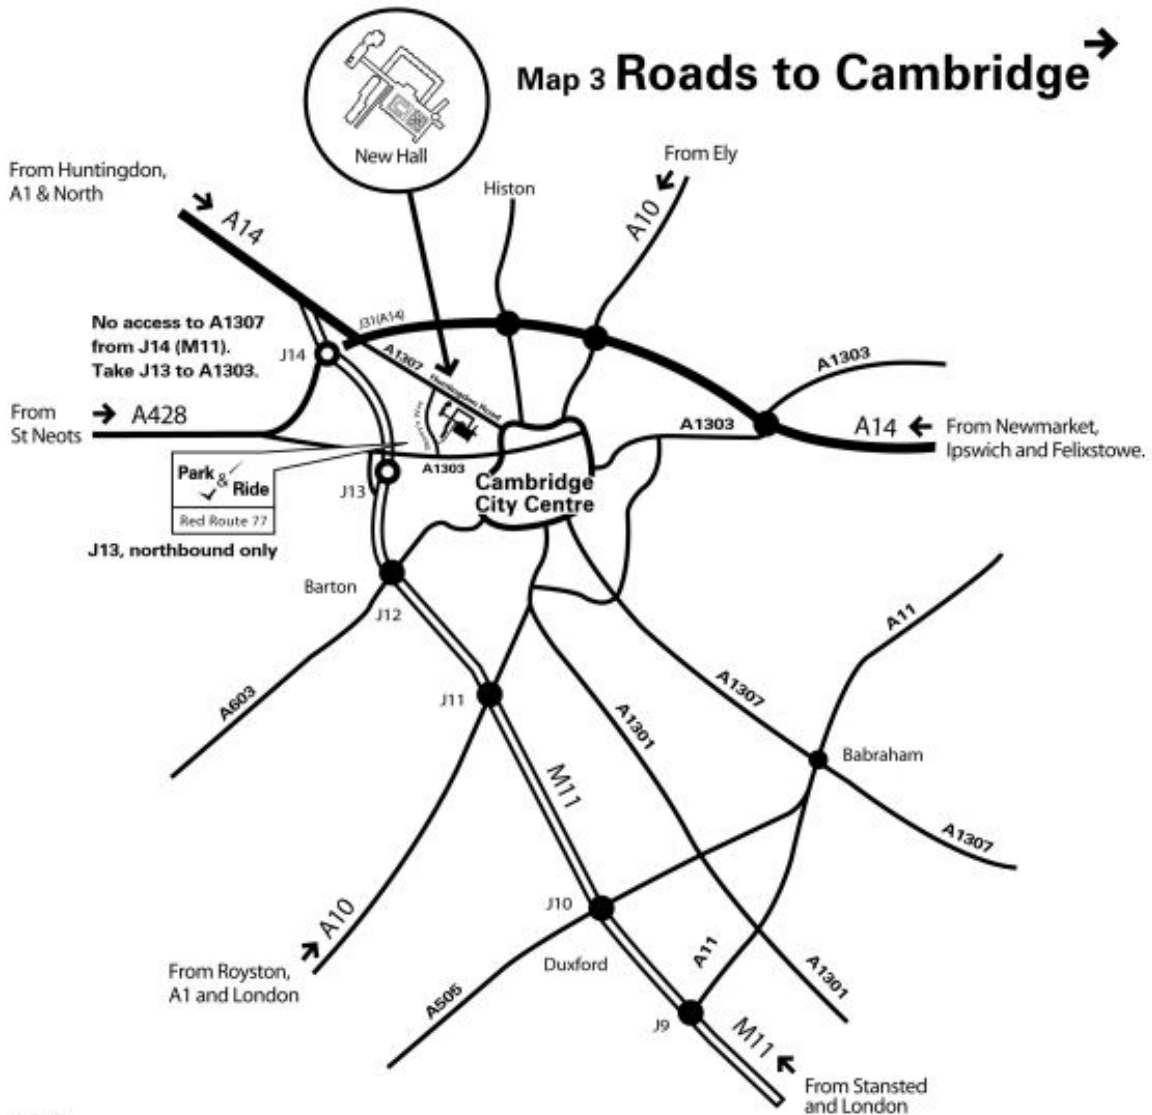

Map 3 Roads to Cambridge →

Arriving by Road.

New Hall is situated on Huntingdon Road, 1 mile west of Cambridge City Centre. From the M11, take junction 13 onto the A1303 towards the City Centre. From the A14, take junction 31 onto the A1307 towards the City Centre.

Use the Park and Ride on Madingley Road to ensure easy parking. Red route 77, light at Storey's Way.

Arriving by Rail.

It is probably quickest and easiest to take a taxi from the Rail Station to New Hall. Alternatively, during the day, a regular bus service operates from the Station to the City Centre and then from outside the Post Office, take the number 2 bus to New Hall. Buses run every half hour.

Park & Ride
Red Route 77
Park and Ride from Madingley Road.

Take Red Route Bus 77 and alight at Storey' Way stop.