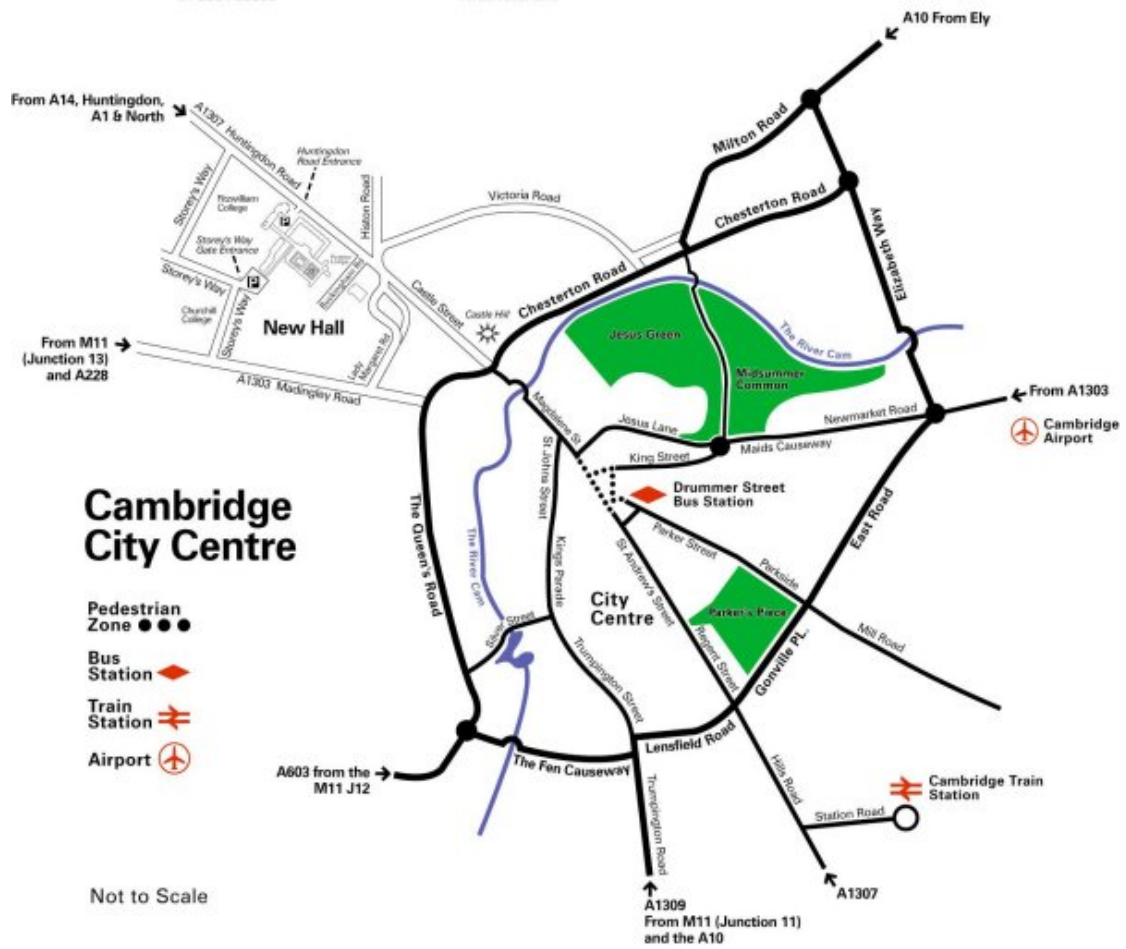

Map 3 Roads to Cambridge →

Arriving by Road.

New Hall is situated on Huntingdon Road, 1 mile west of Cambridge City Centre. From the M11, take junction 13 onto the A1303 towards the City Centre. From the A14, take junction 31 onto the A1307 towards the City Centre.

Use the Park and Ride on Madingley Road to ensure easy parking. Red route 77, light at Storey's Way.

Arriving by Rail.

It is probably quickest and easiest to take a taxi from the Rail Station to New Hall. Alternatively, during the day, a regular bus service operates from the Station to the City Centre and then from outside the Post Office, take the number 2 bus to New Hall. Buses run every half hour.

New Hall Site Plan

New Hall parking is accessed from Storey's Way off Huntingdon Road and Madingley Road.

Limited parking is available in the Kaetsu car park directly off Huntingdon Rd.

Please report to the Porters' Lodge on arrival.

Park & Ride
Red Route 77
Park and Ride from Madingley Road.

Take Red Route Bus 77 and alight at Storey' Way stop.